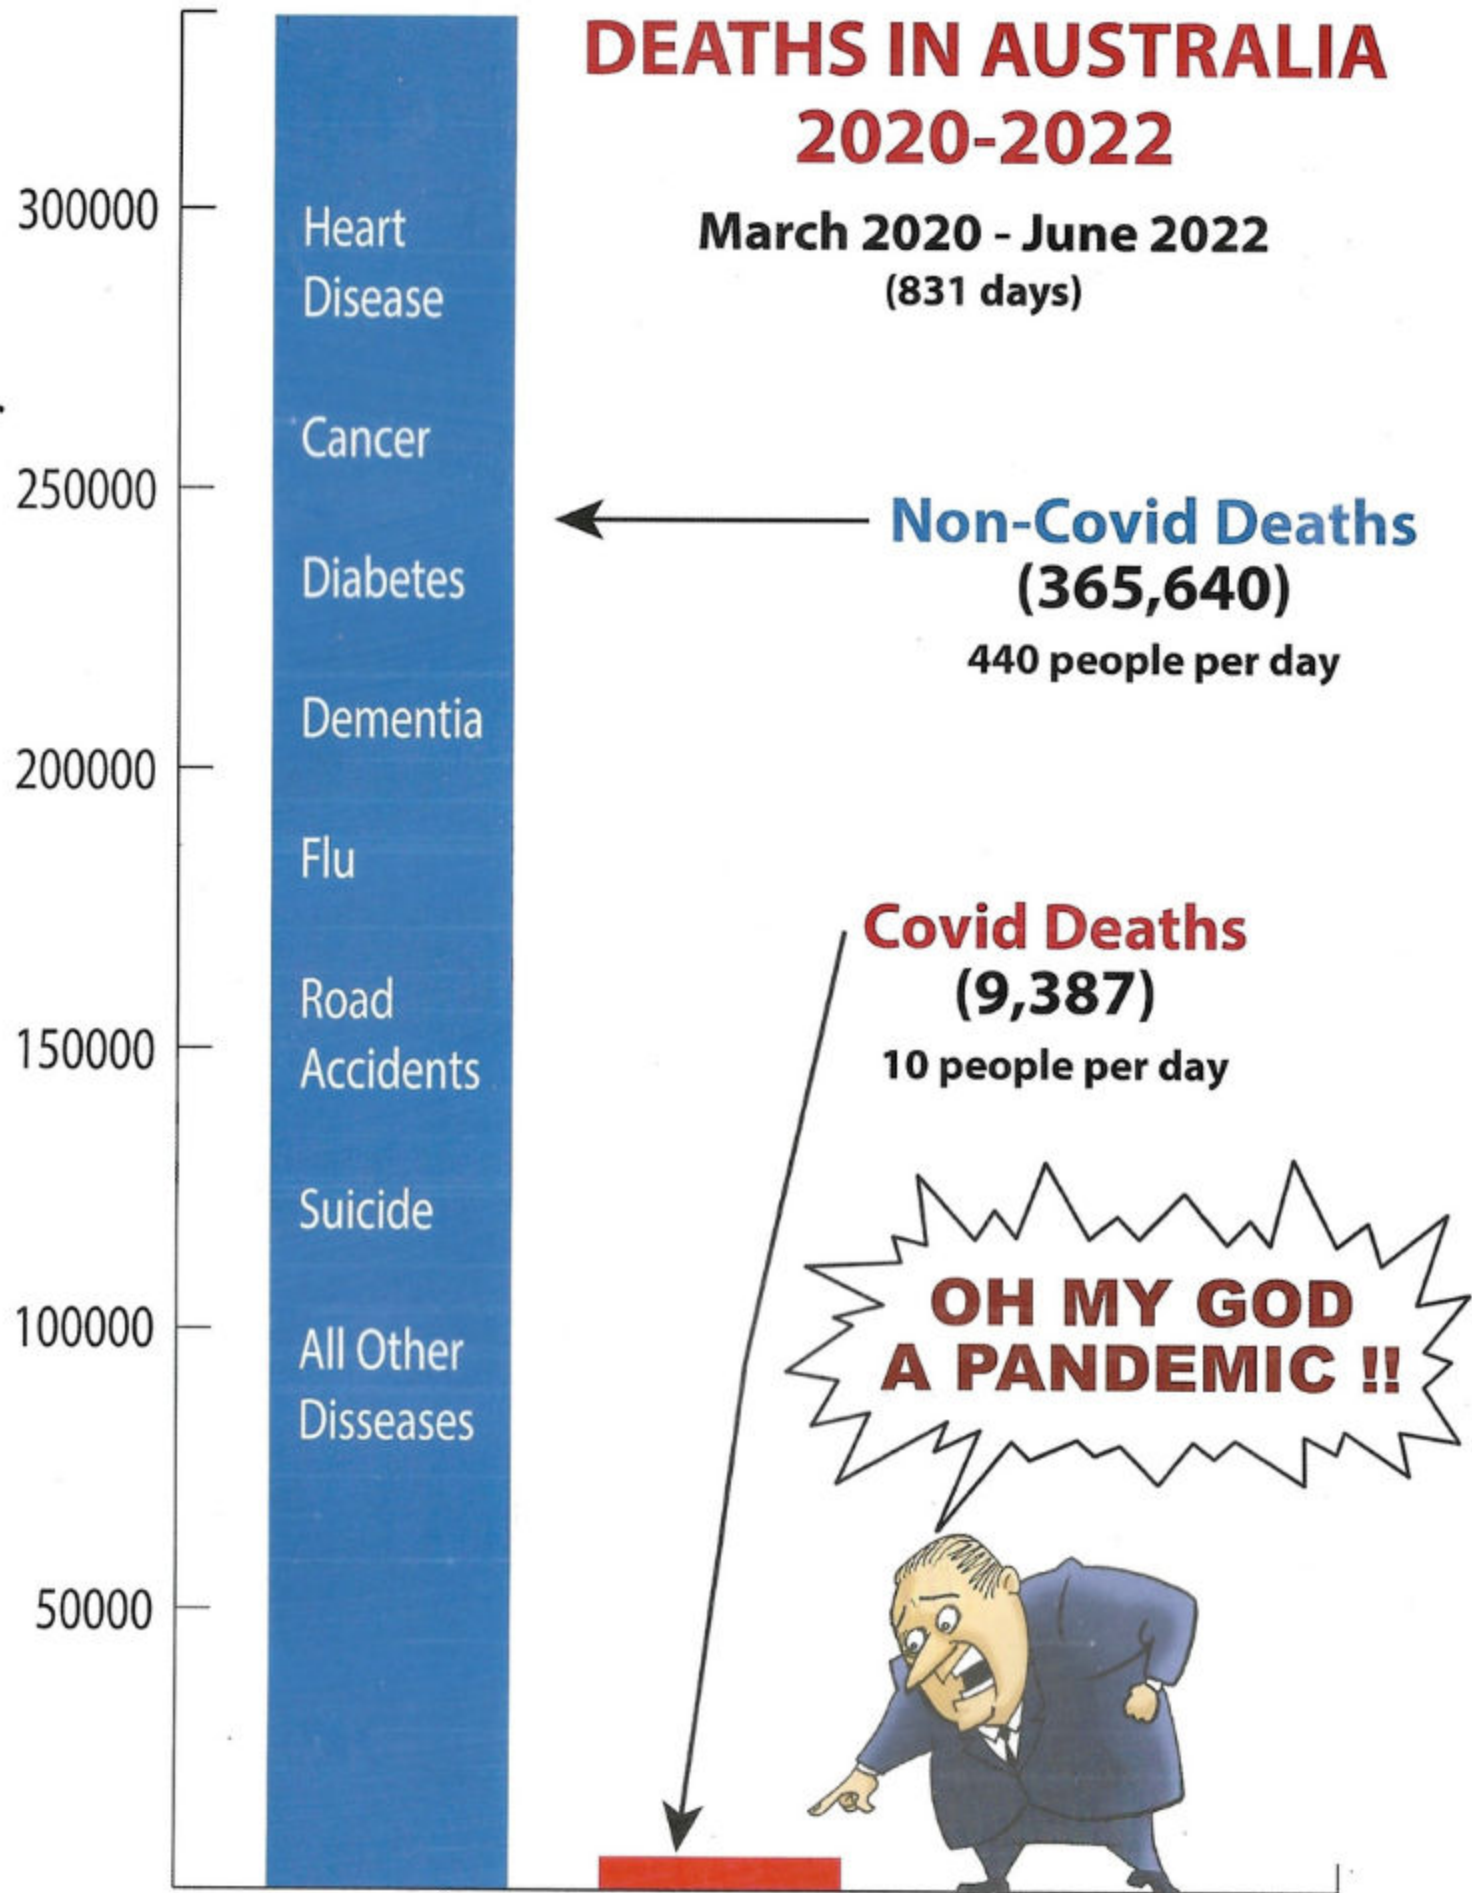

# DEATHS IN AUSTRALIA 2020-2022

March 2020 - June 2022  
(831 days)

Source: Australian Bureau of Statistics & Our World in Data